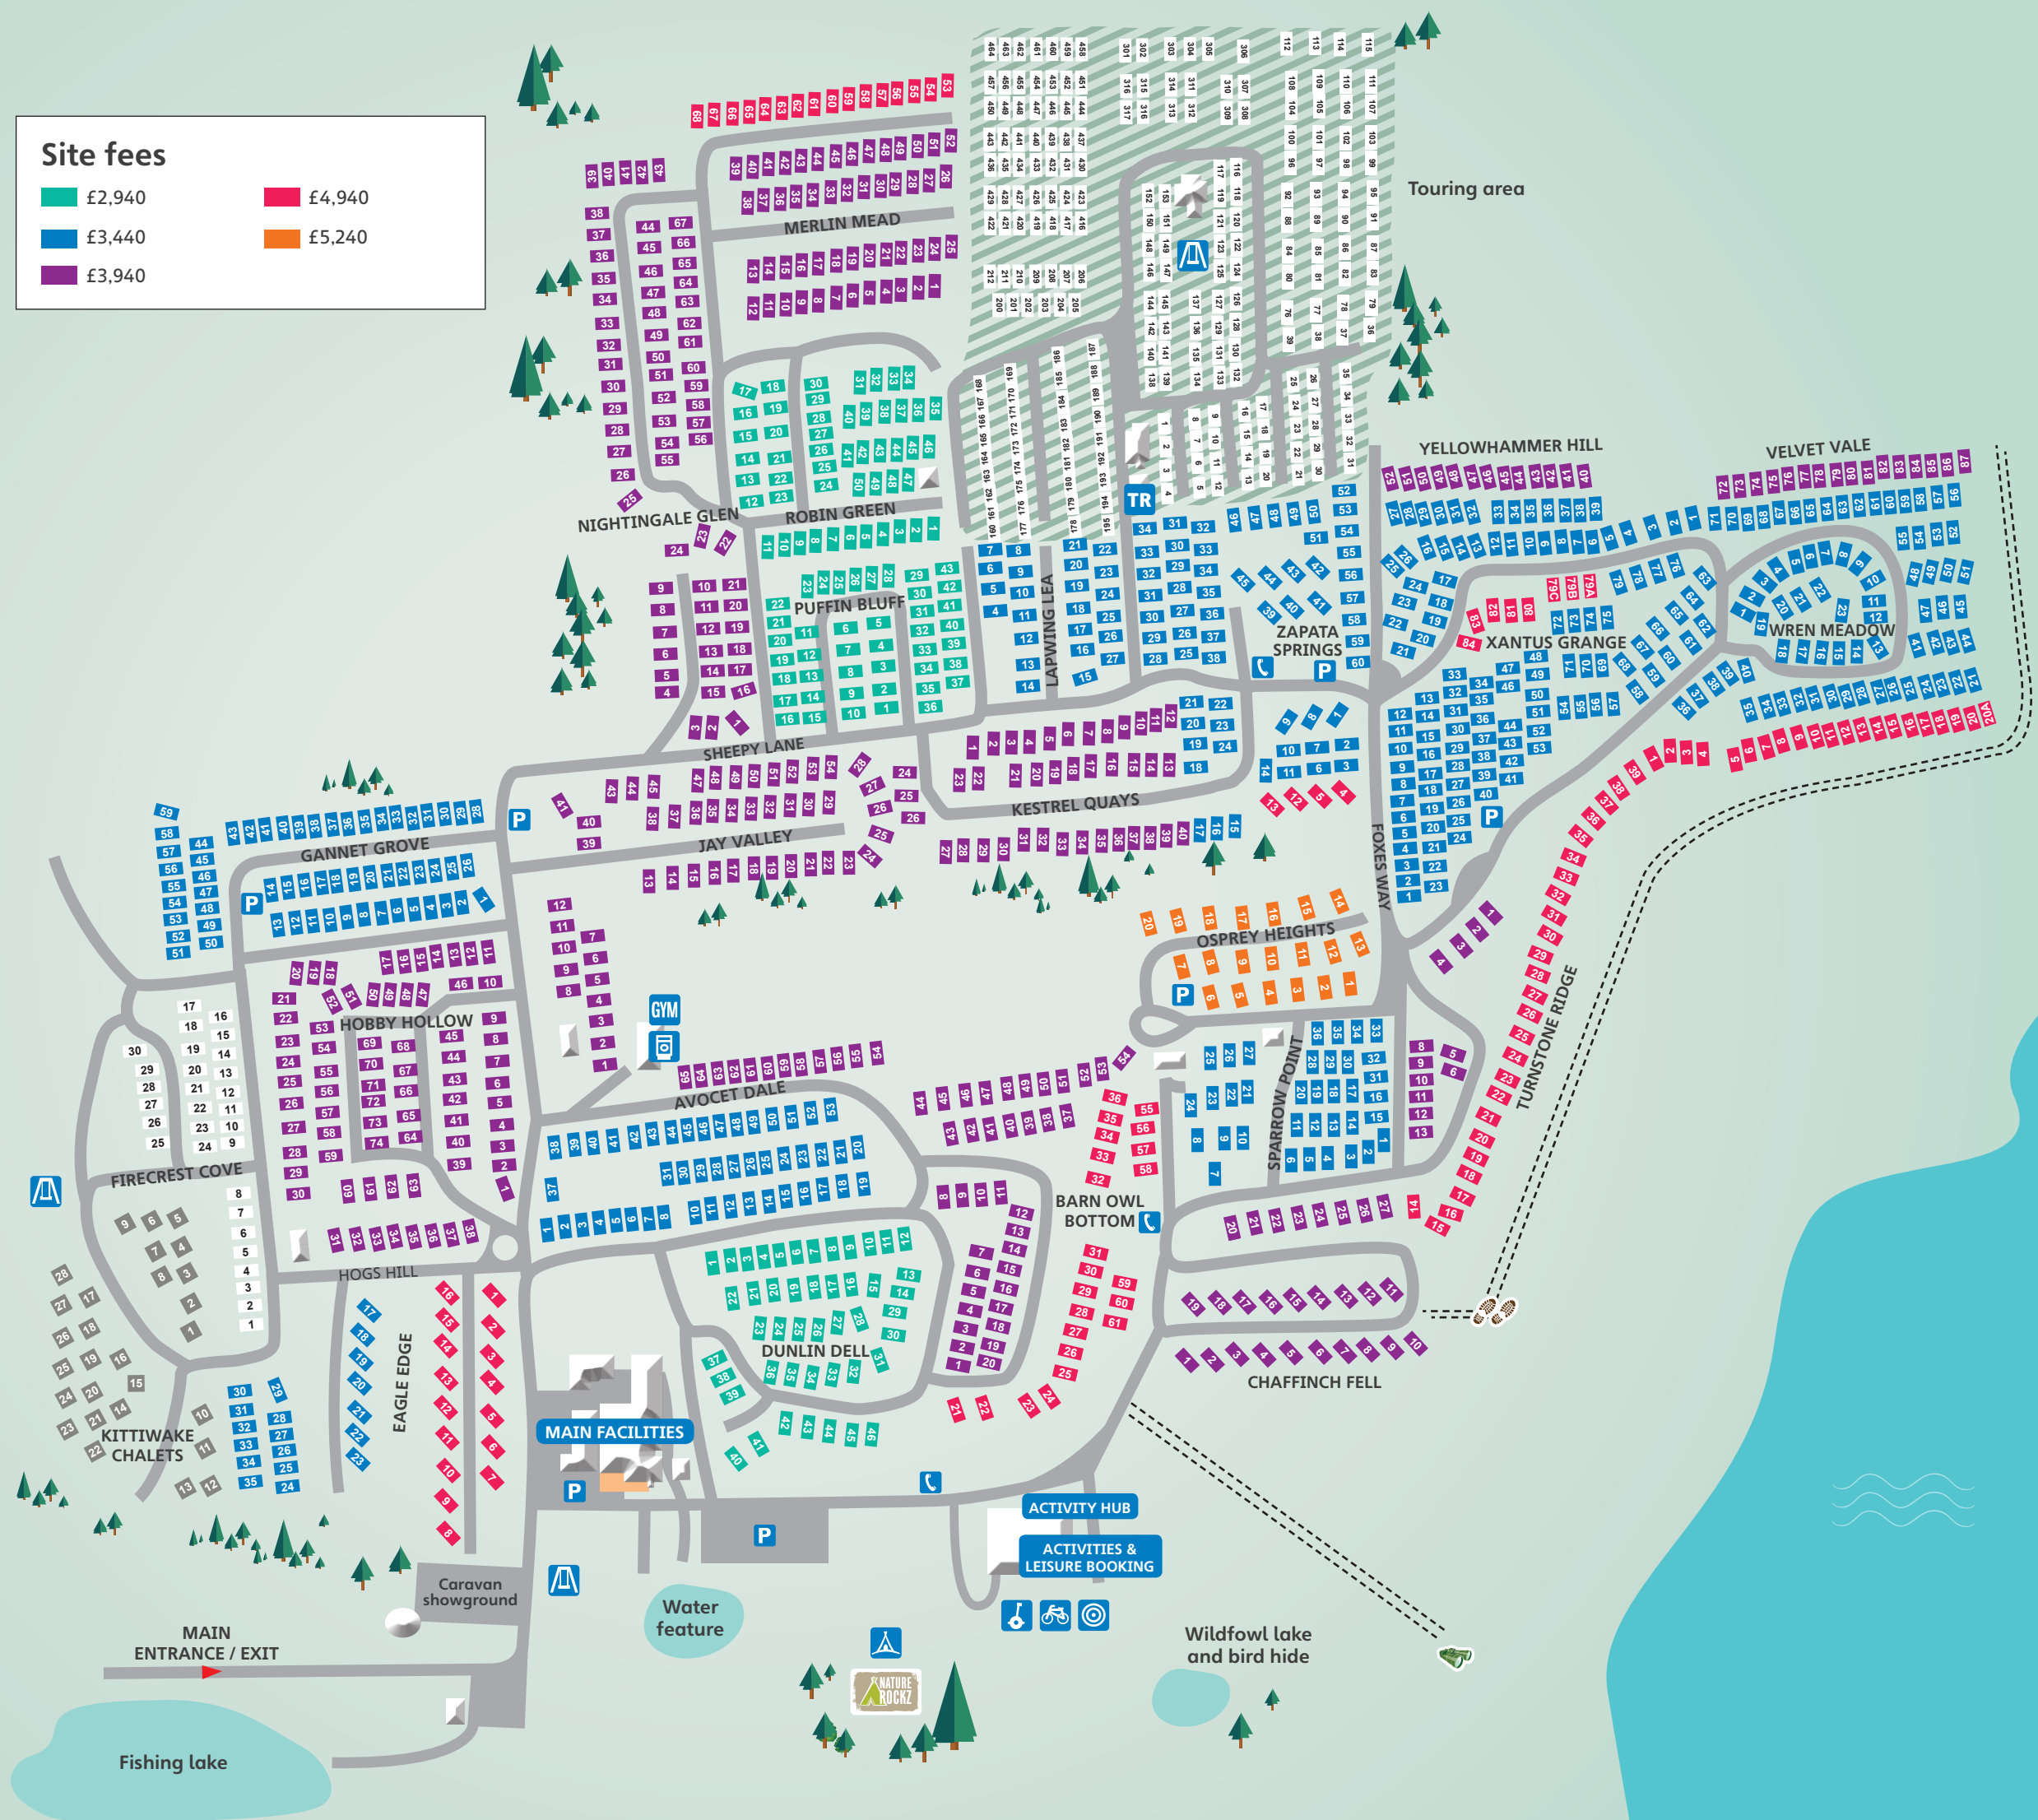

# Map key

COASTAL PATH

## Site fees

£2,940

£3,440

£3,940

£4,940

£5,240

WiFi access available for casual internet browsing in our Lighthouse restaurant and all main complex areas

MAIN ENTRANCE / EXIT

Fishing lake

Water feature

Wildfowl lake and bird hide

Caravan showground

MAIN FACILITIES

ACTIVITY HUB  
ACTIVITIES & LEISURE BOOKING

GYM

Touring area