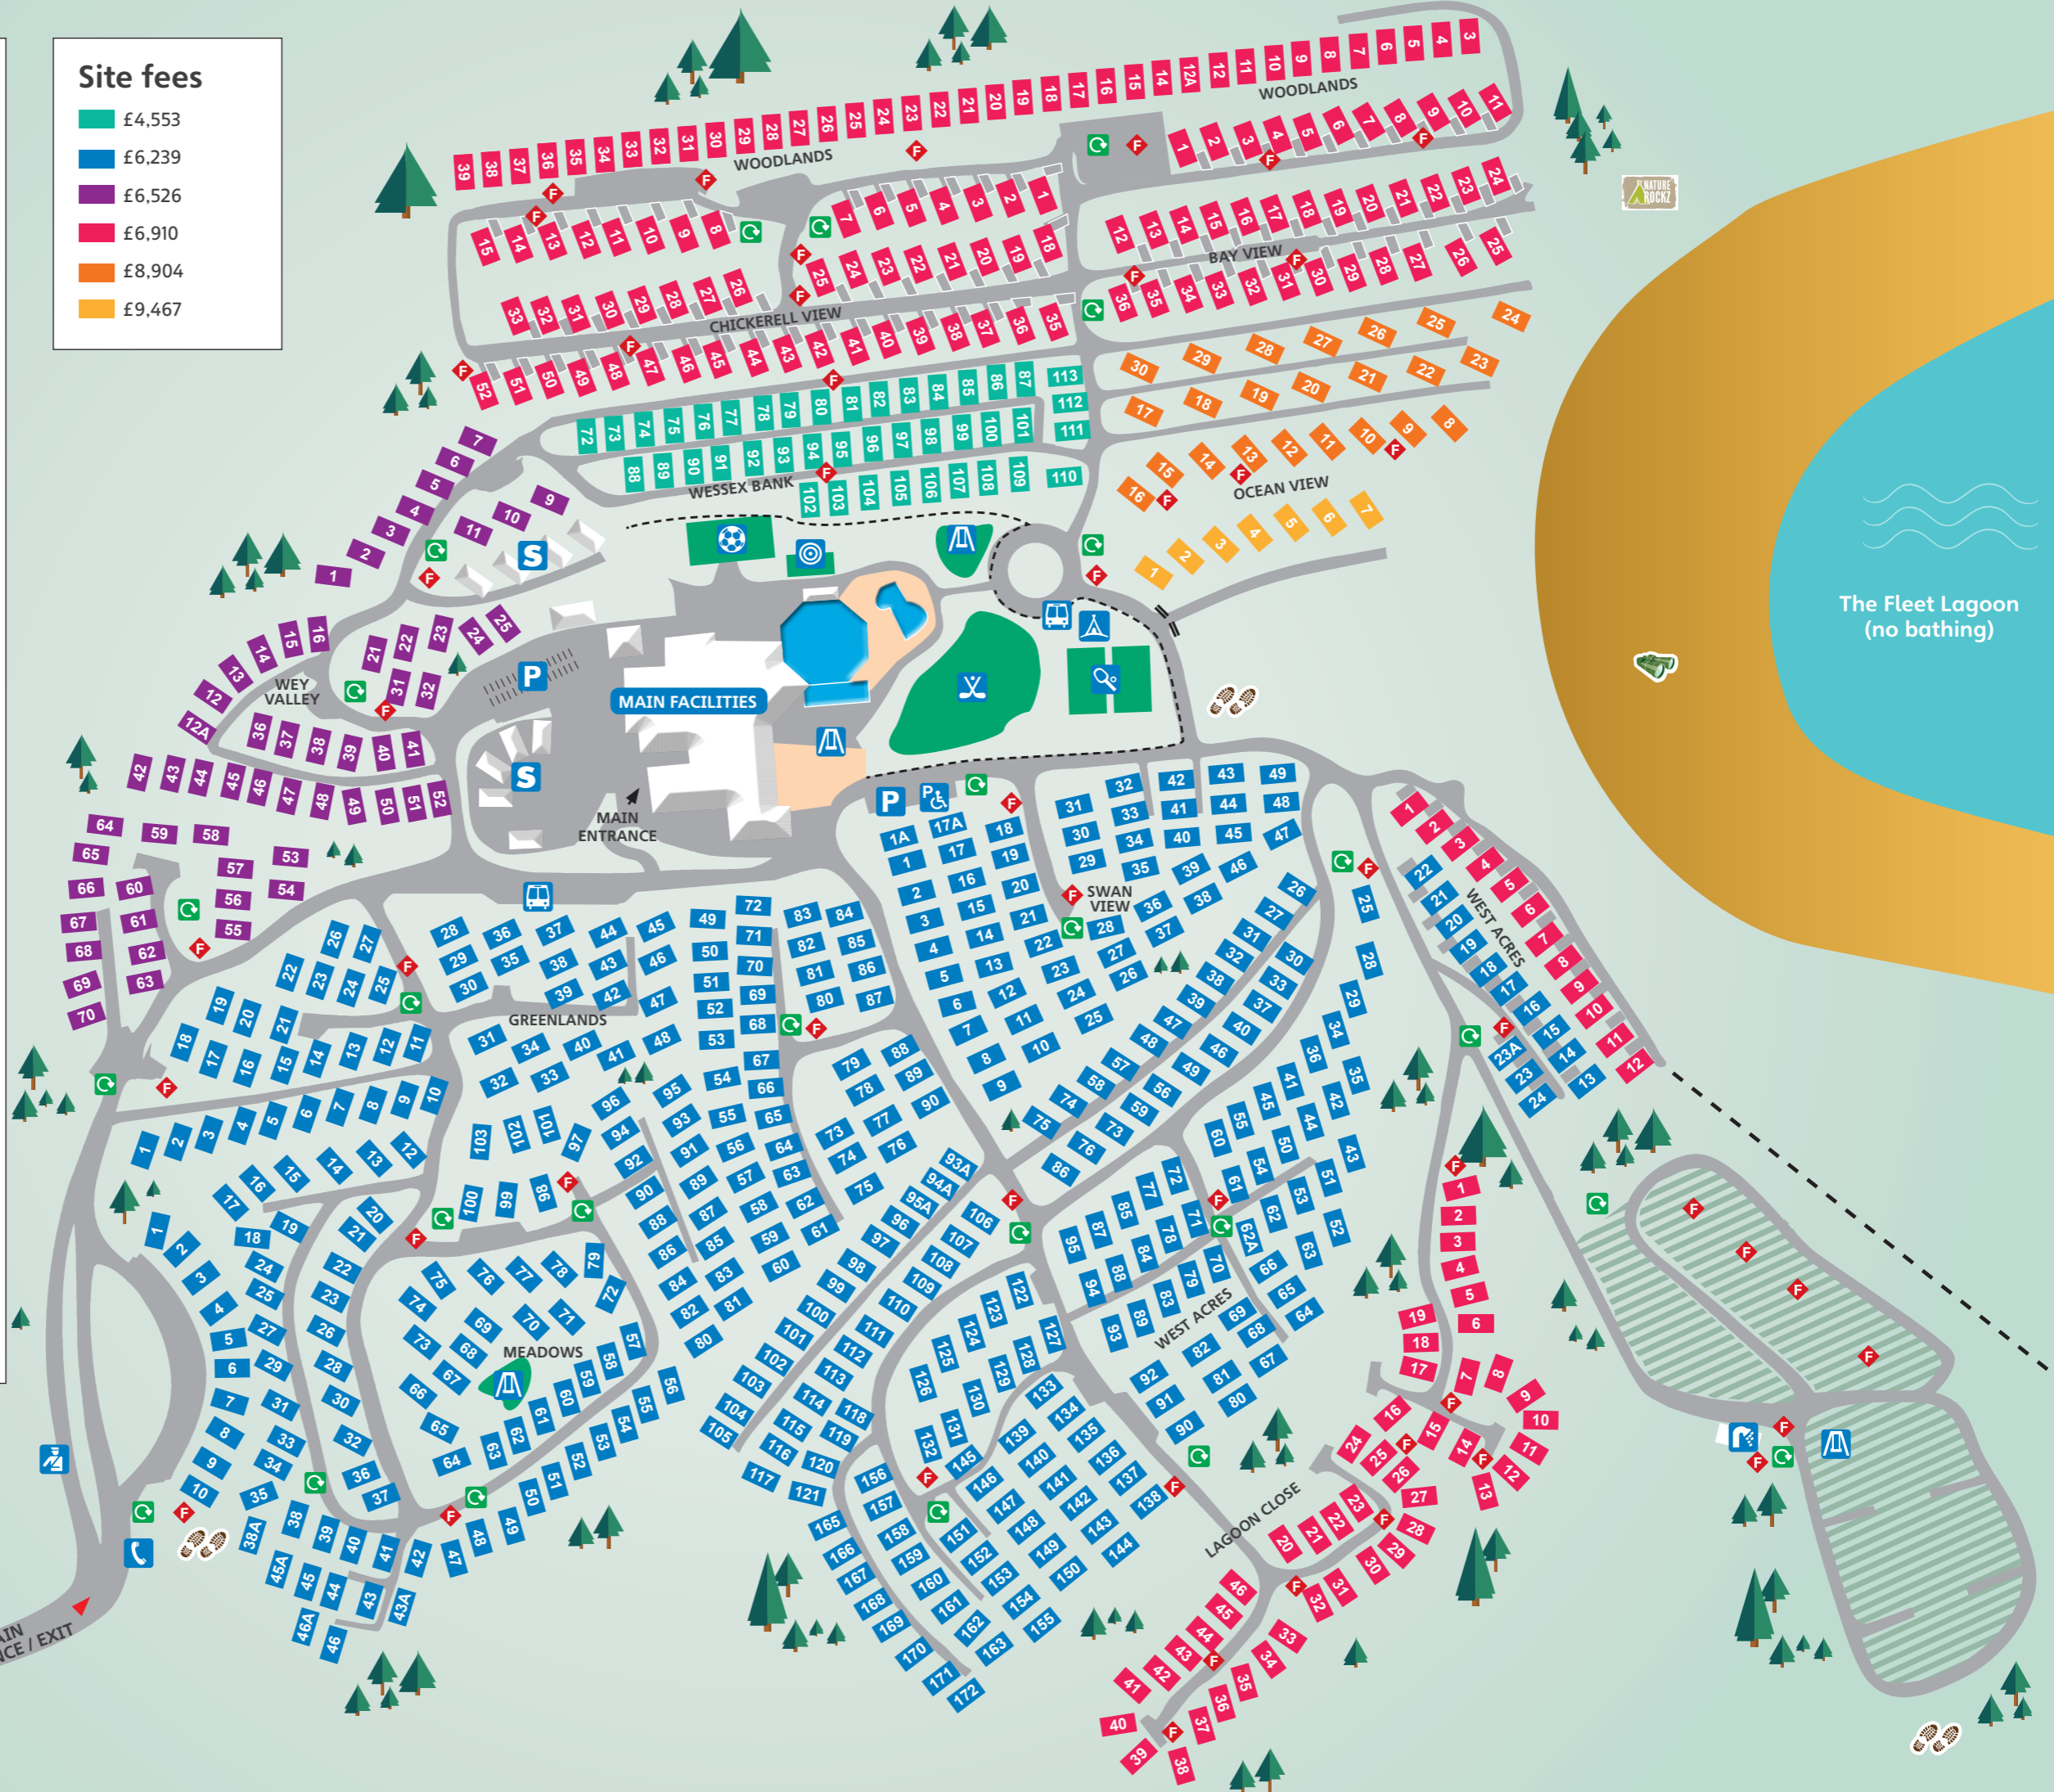

Map key

Facilities

-  CARAVAN SHOWGROUND
-  SECURITY SERVICES
-  BUS STOP
-  DISABLED PARKING
-  FIRE POINT
-  PAYPHONE
-  RECYCLING POINT
-  TOILETS
-  TOURING WASHBLOCK
-  PARKING
-  TOURING AREA

Activities and leisure

-  ADVENTURE GOLF
-  ALL-WEATHER MULTI-SPORTS COURT
-  ACTIVITY RANGE
-  CHILDREN'S PLAY AREA
-  TENNIS COURTS
-  NATURE ROCKZ AREA
-  NATURE ROCKZ RANGER STATION
-  LAGOON VIEWING WALKS
-  TIGER TRAIL WALKS

Contact numbers

Reception 01305 774 414
24hr security 07714 836 987

Site fees

-  £4,553
-  £6,239
-  £6,526
-  £6,910
-  £8,904
-  £9,467

WiFi access available for casual internet browsing in Mash and Barrel bar and restaurant (inc. terrace) and Starbucks Coffeehouse