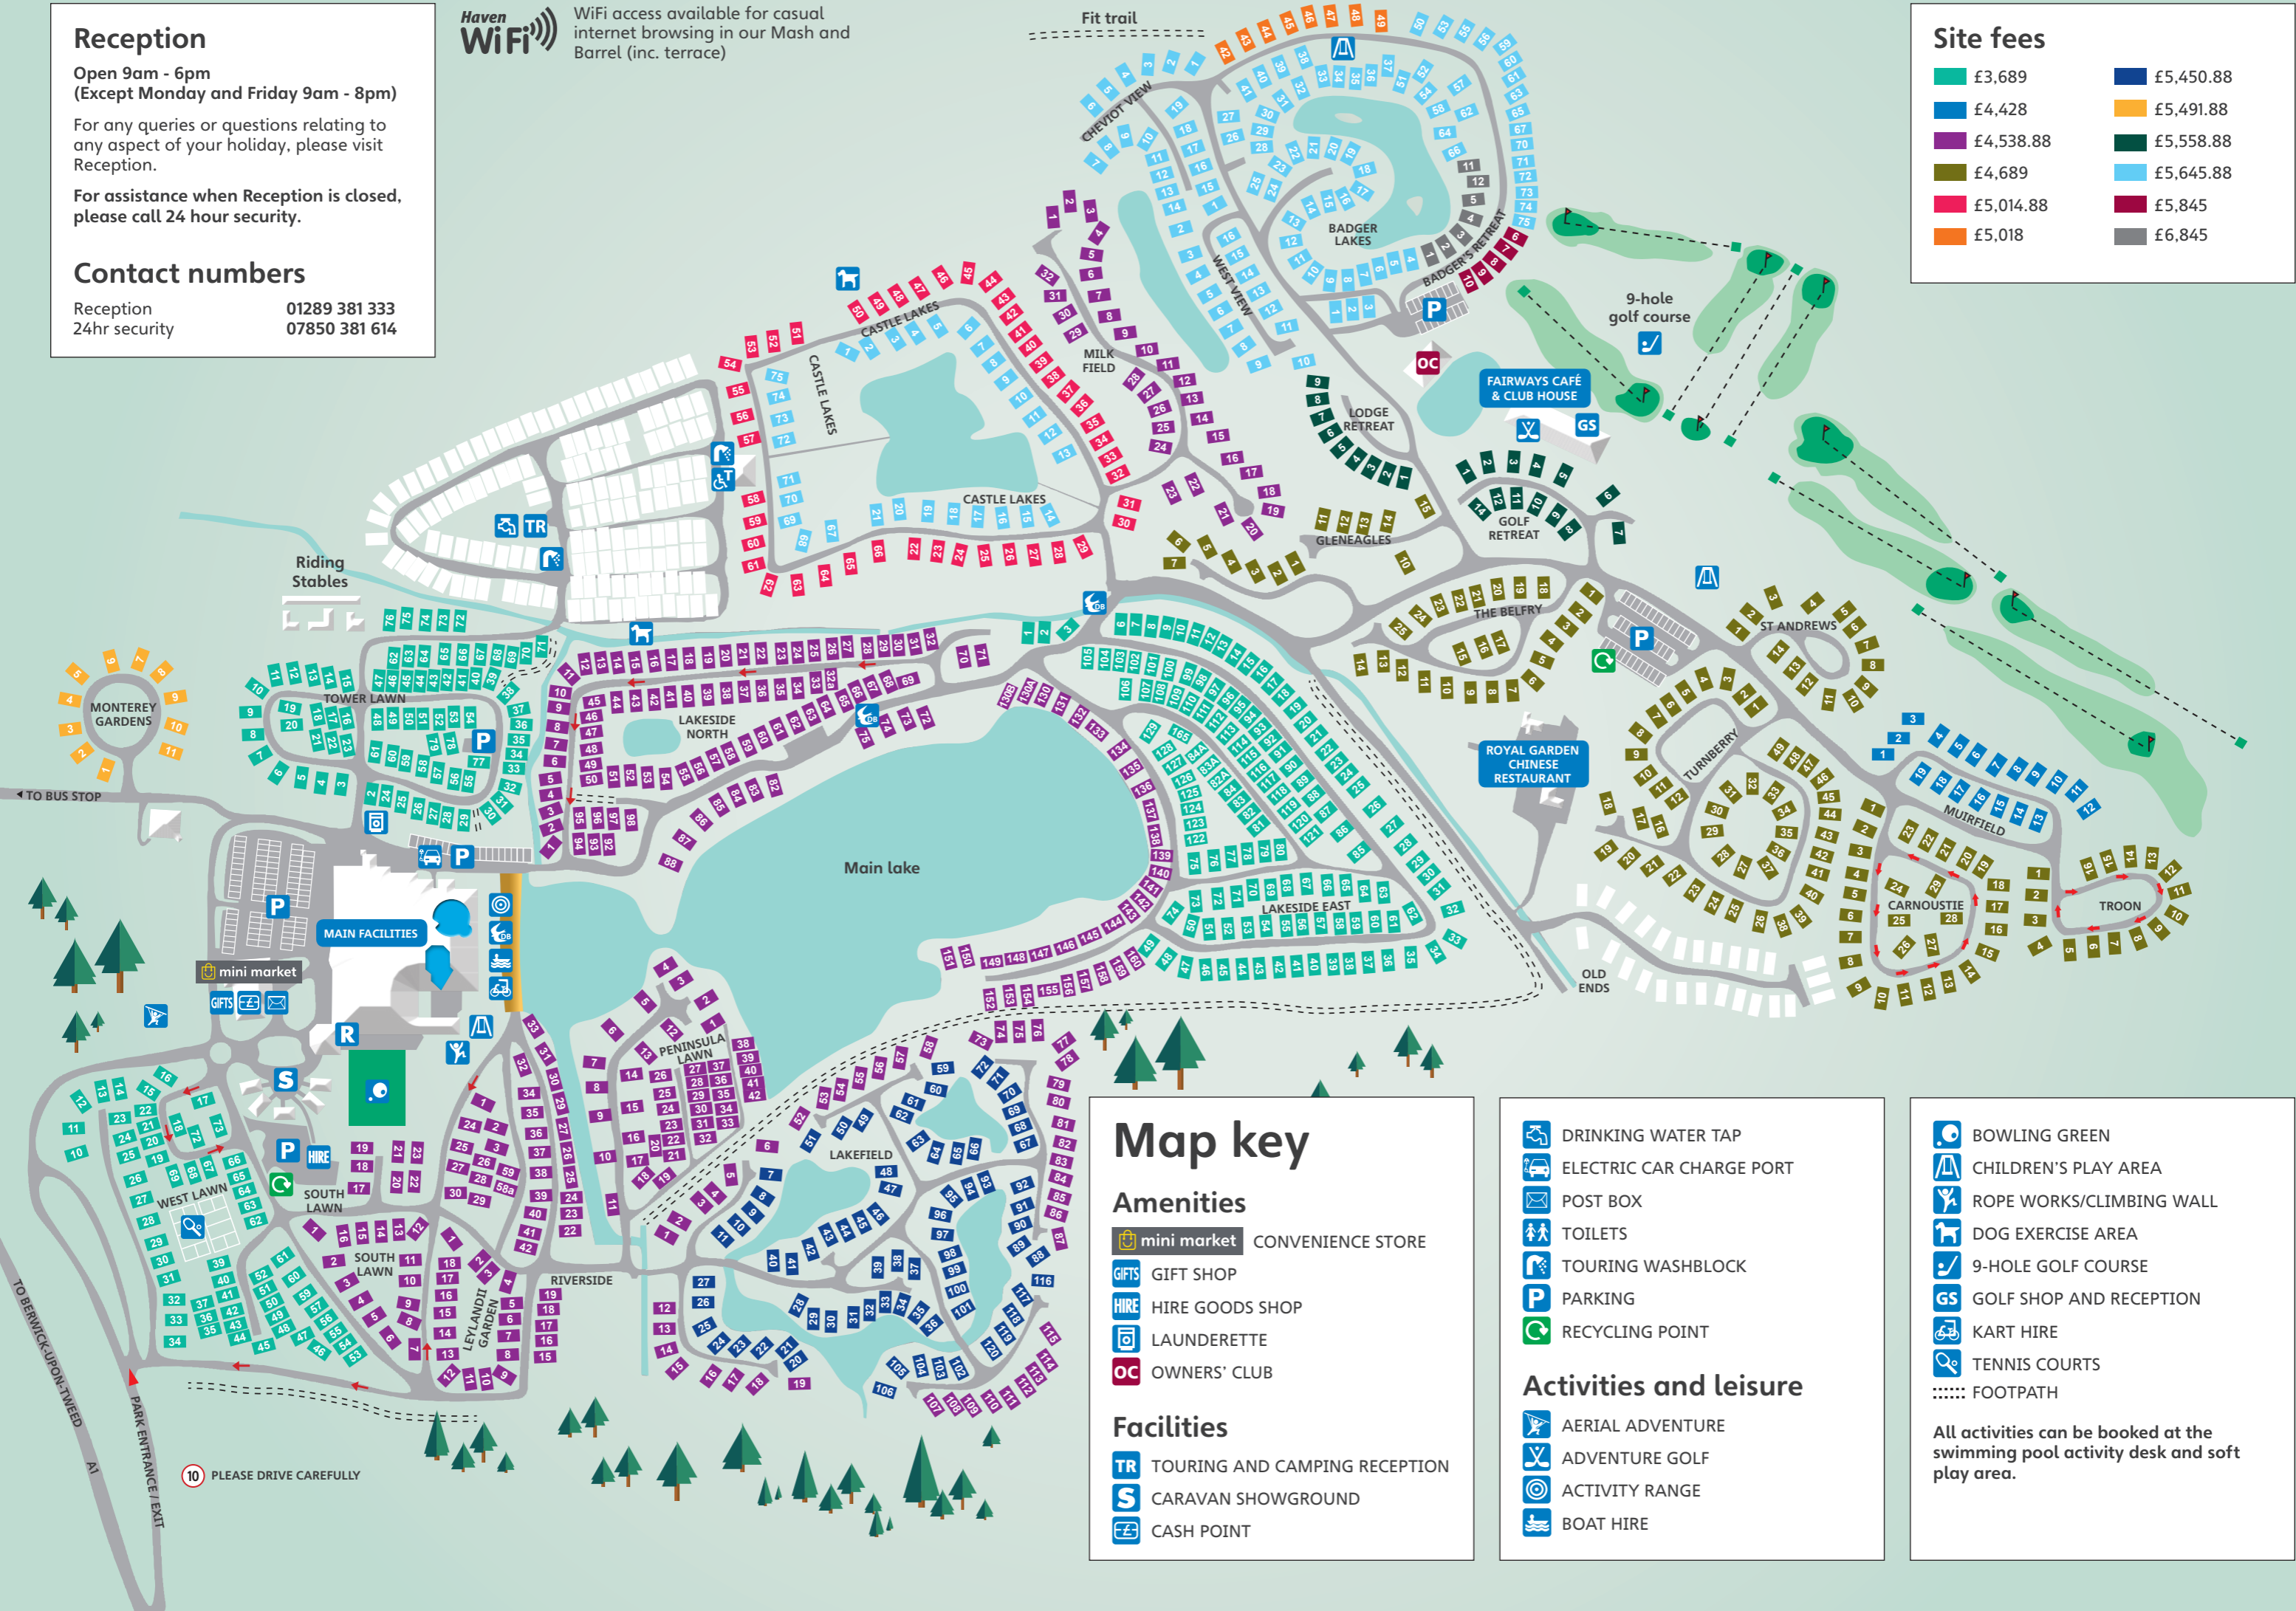

Contact numbers

Reception 01289 381 333
24hr security 07850 381 614

WiFi access available for casual internet browsing in our Mash and Barrel (inc. terrace)

Site fees

£3,689	£5,450.88
£4,428	£5,491.88
£4,538.88	£5,558.88
£4,689	£5,645.88
£5,014.88	£5,845
£5,018	£6,845

Map key

Amenities

- mini market CONVENIENCE STORE
- GIFTS GIFT SHOP
- HIRE HIRE GOODS SHOP
- LAUNDRETTE
- OWNERS' CLUB

Facilities

- TR TOURING AND CAMPING RECEPTION
- S CARAVAN SHOWGROUND
- £ CASH POINT

- DRINKING WATER TAP
- ELECTRIC CAR CHARGE PORT
- POST BOX
- TOILETS
- TOURING WASHBLOCK
- P PARKING
- RECYCLING POINT

Activities and leisure

- AERIAL ADVENTURE
- ADVENTURE GOLF
- ACTIVITY RANGE
- BOAT HIRE

- BOWLING GREEN
- CHILDREN'S PLAY AREA
- ROPE WORKS/CLIMBING WALL
- DOG EXERCISE AREA
- 9-HOLE GOLF COURSE
- GS GOLF SHOP AND RECEPTION
- KART HIRE
- TENNIS COURTS
- FOOTPATH

All activities can be booked at the swimming pool activity desk and soft play area.

10 PLEASE DRIVE CAREFULLY