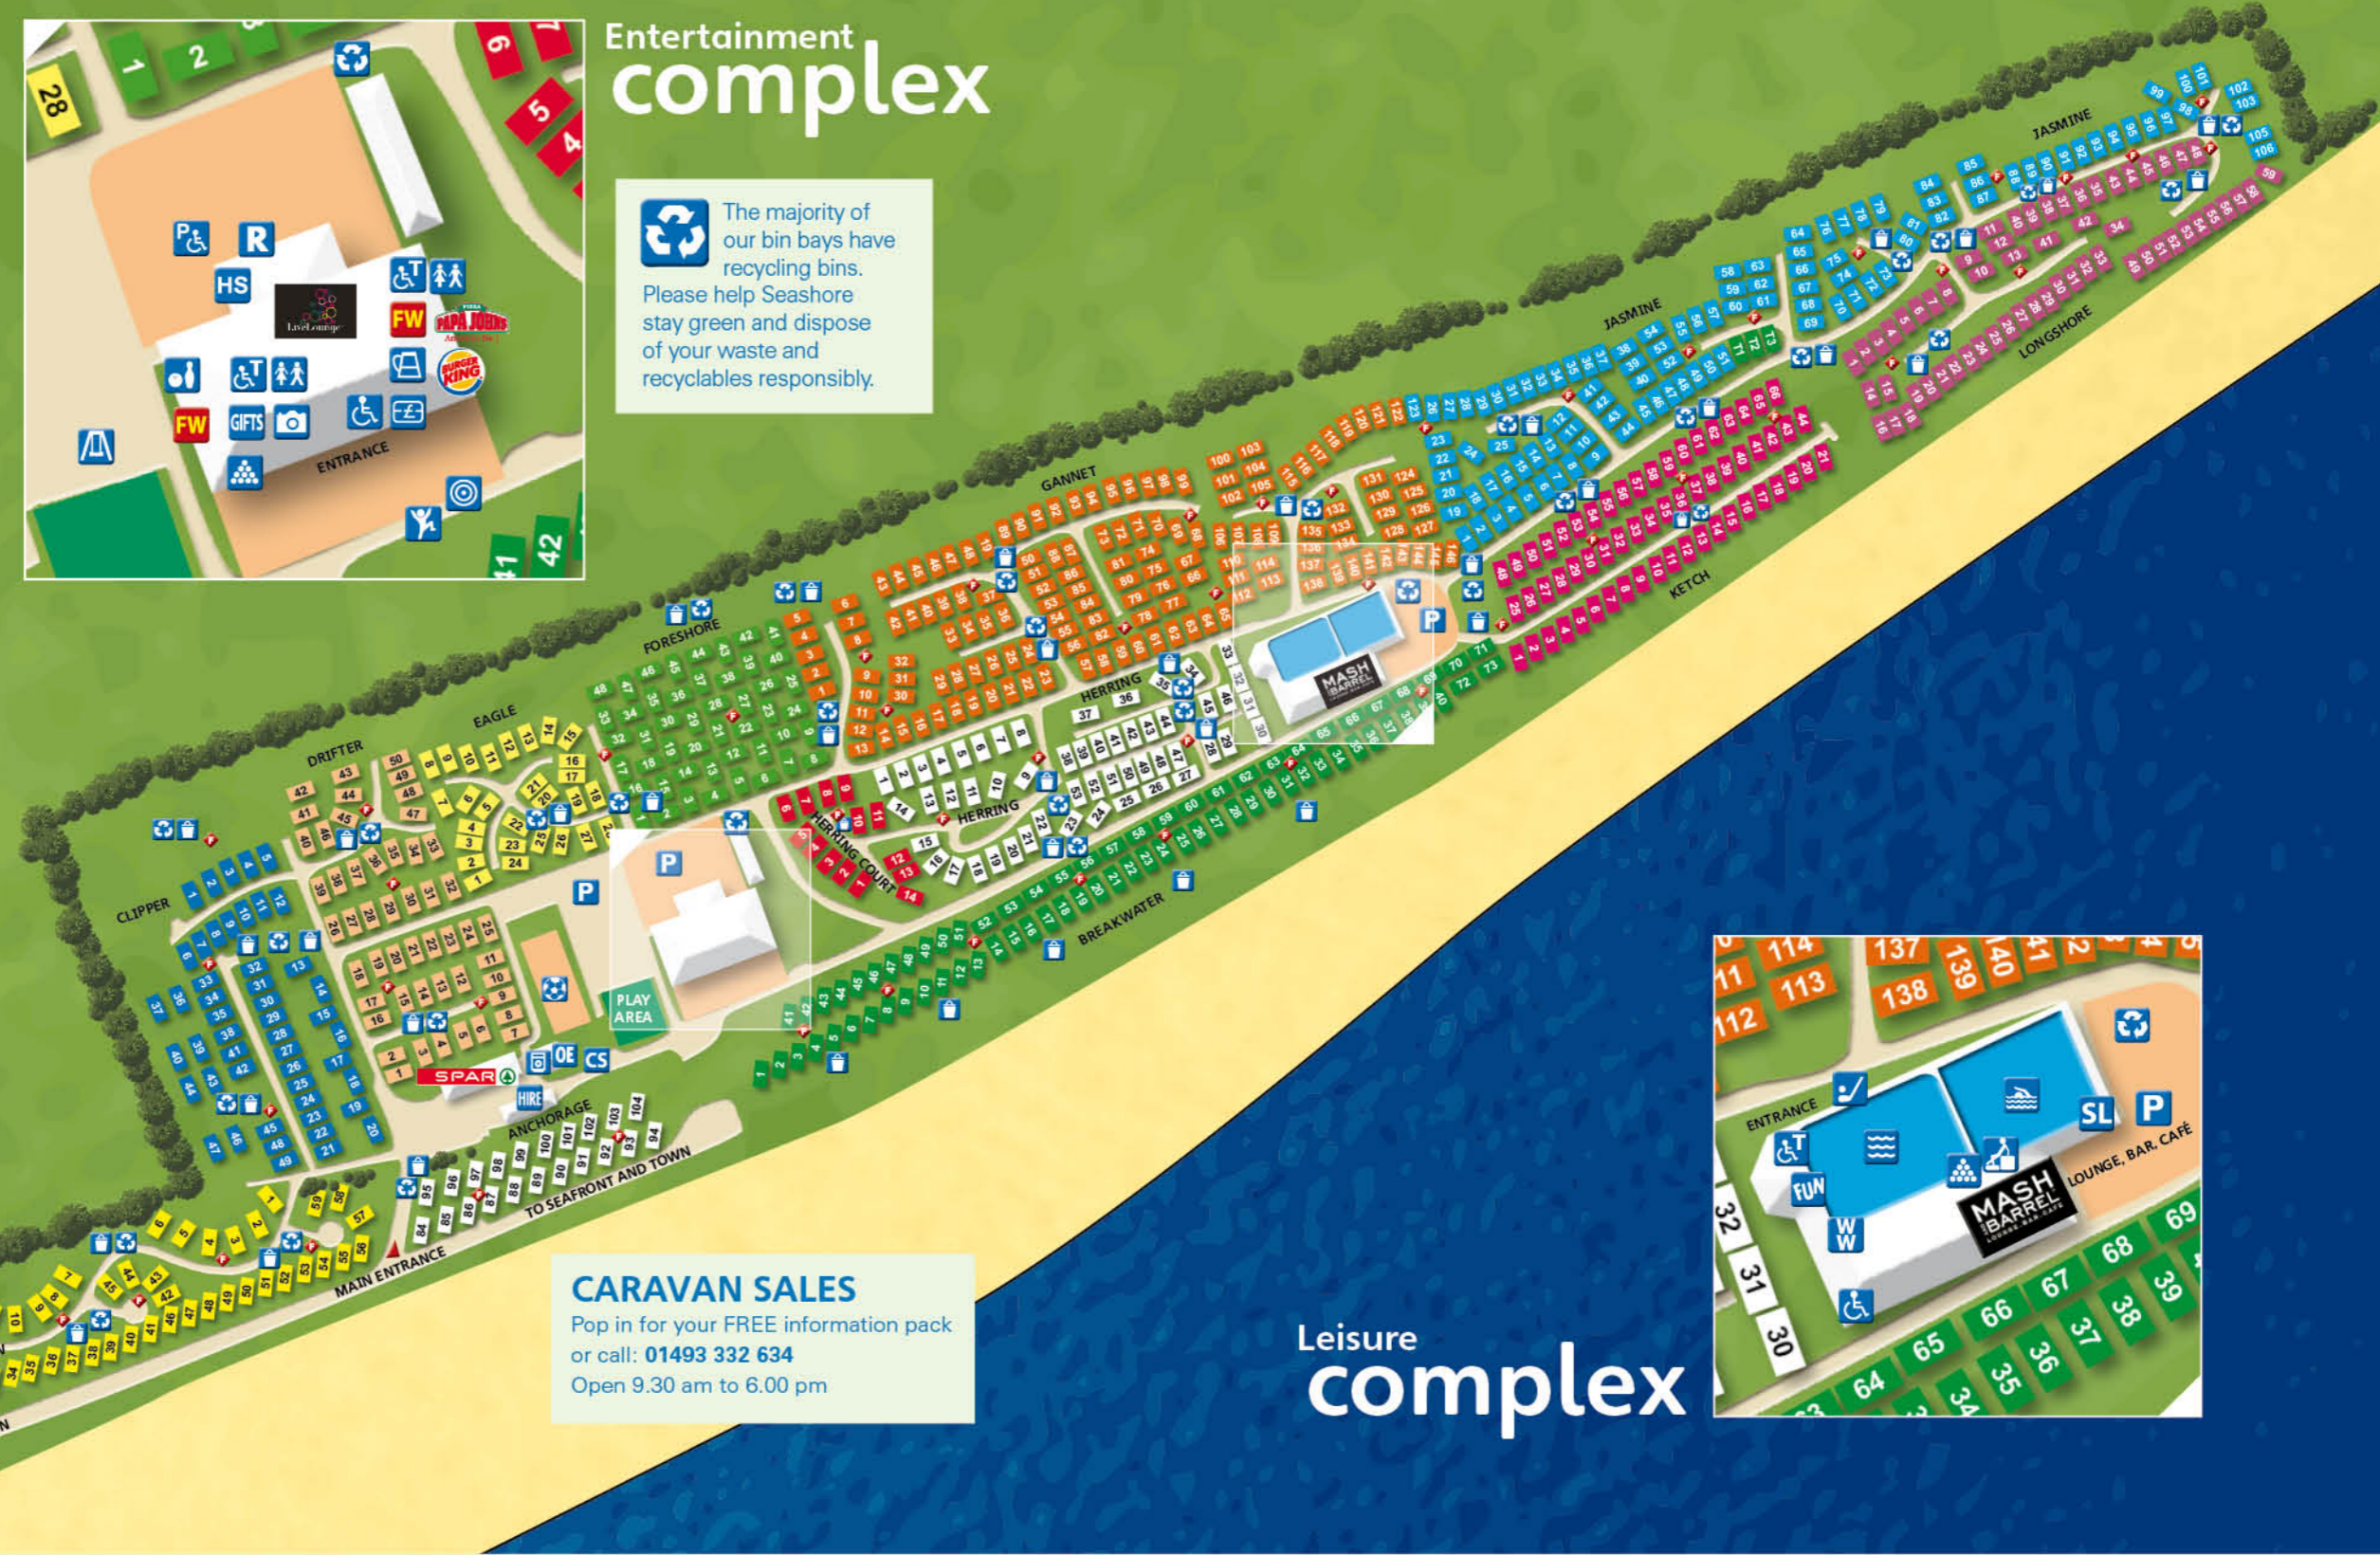

CARAVAN SALES
Pop in for your FREE information pack or call: 01493 332 634
Open 9.30 am to 6.00 pm

Leisure complex