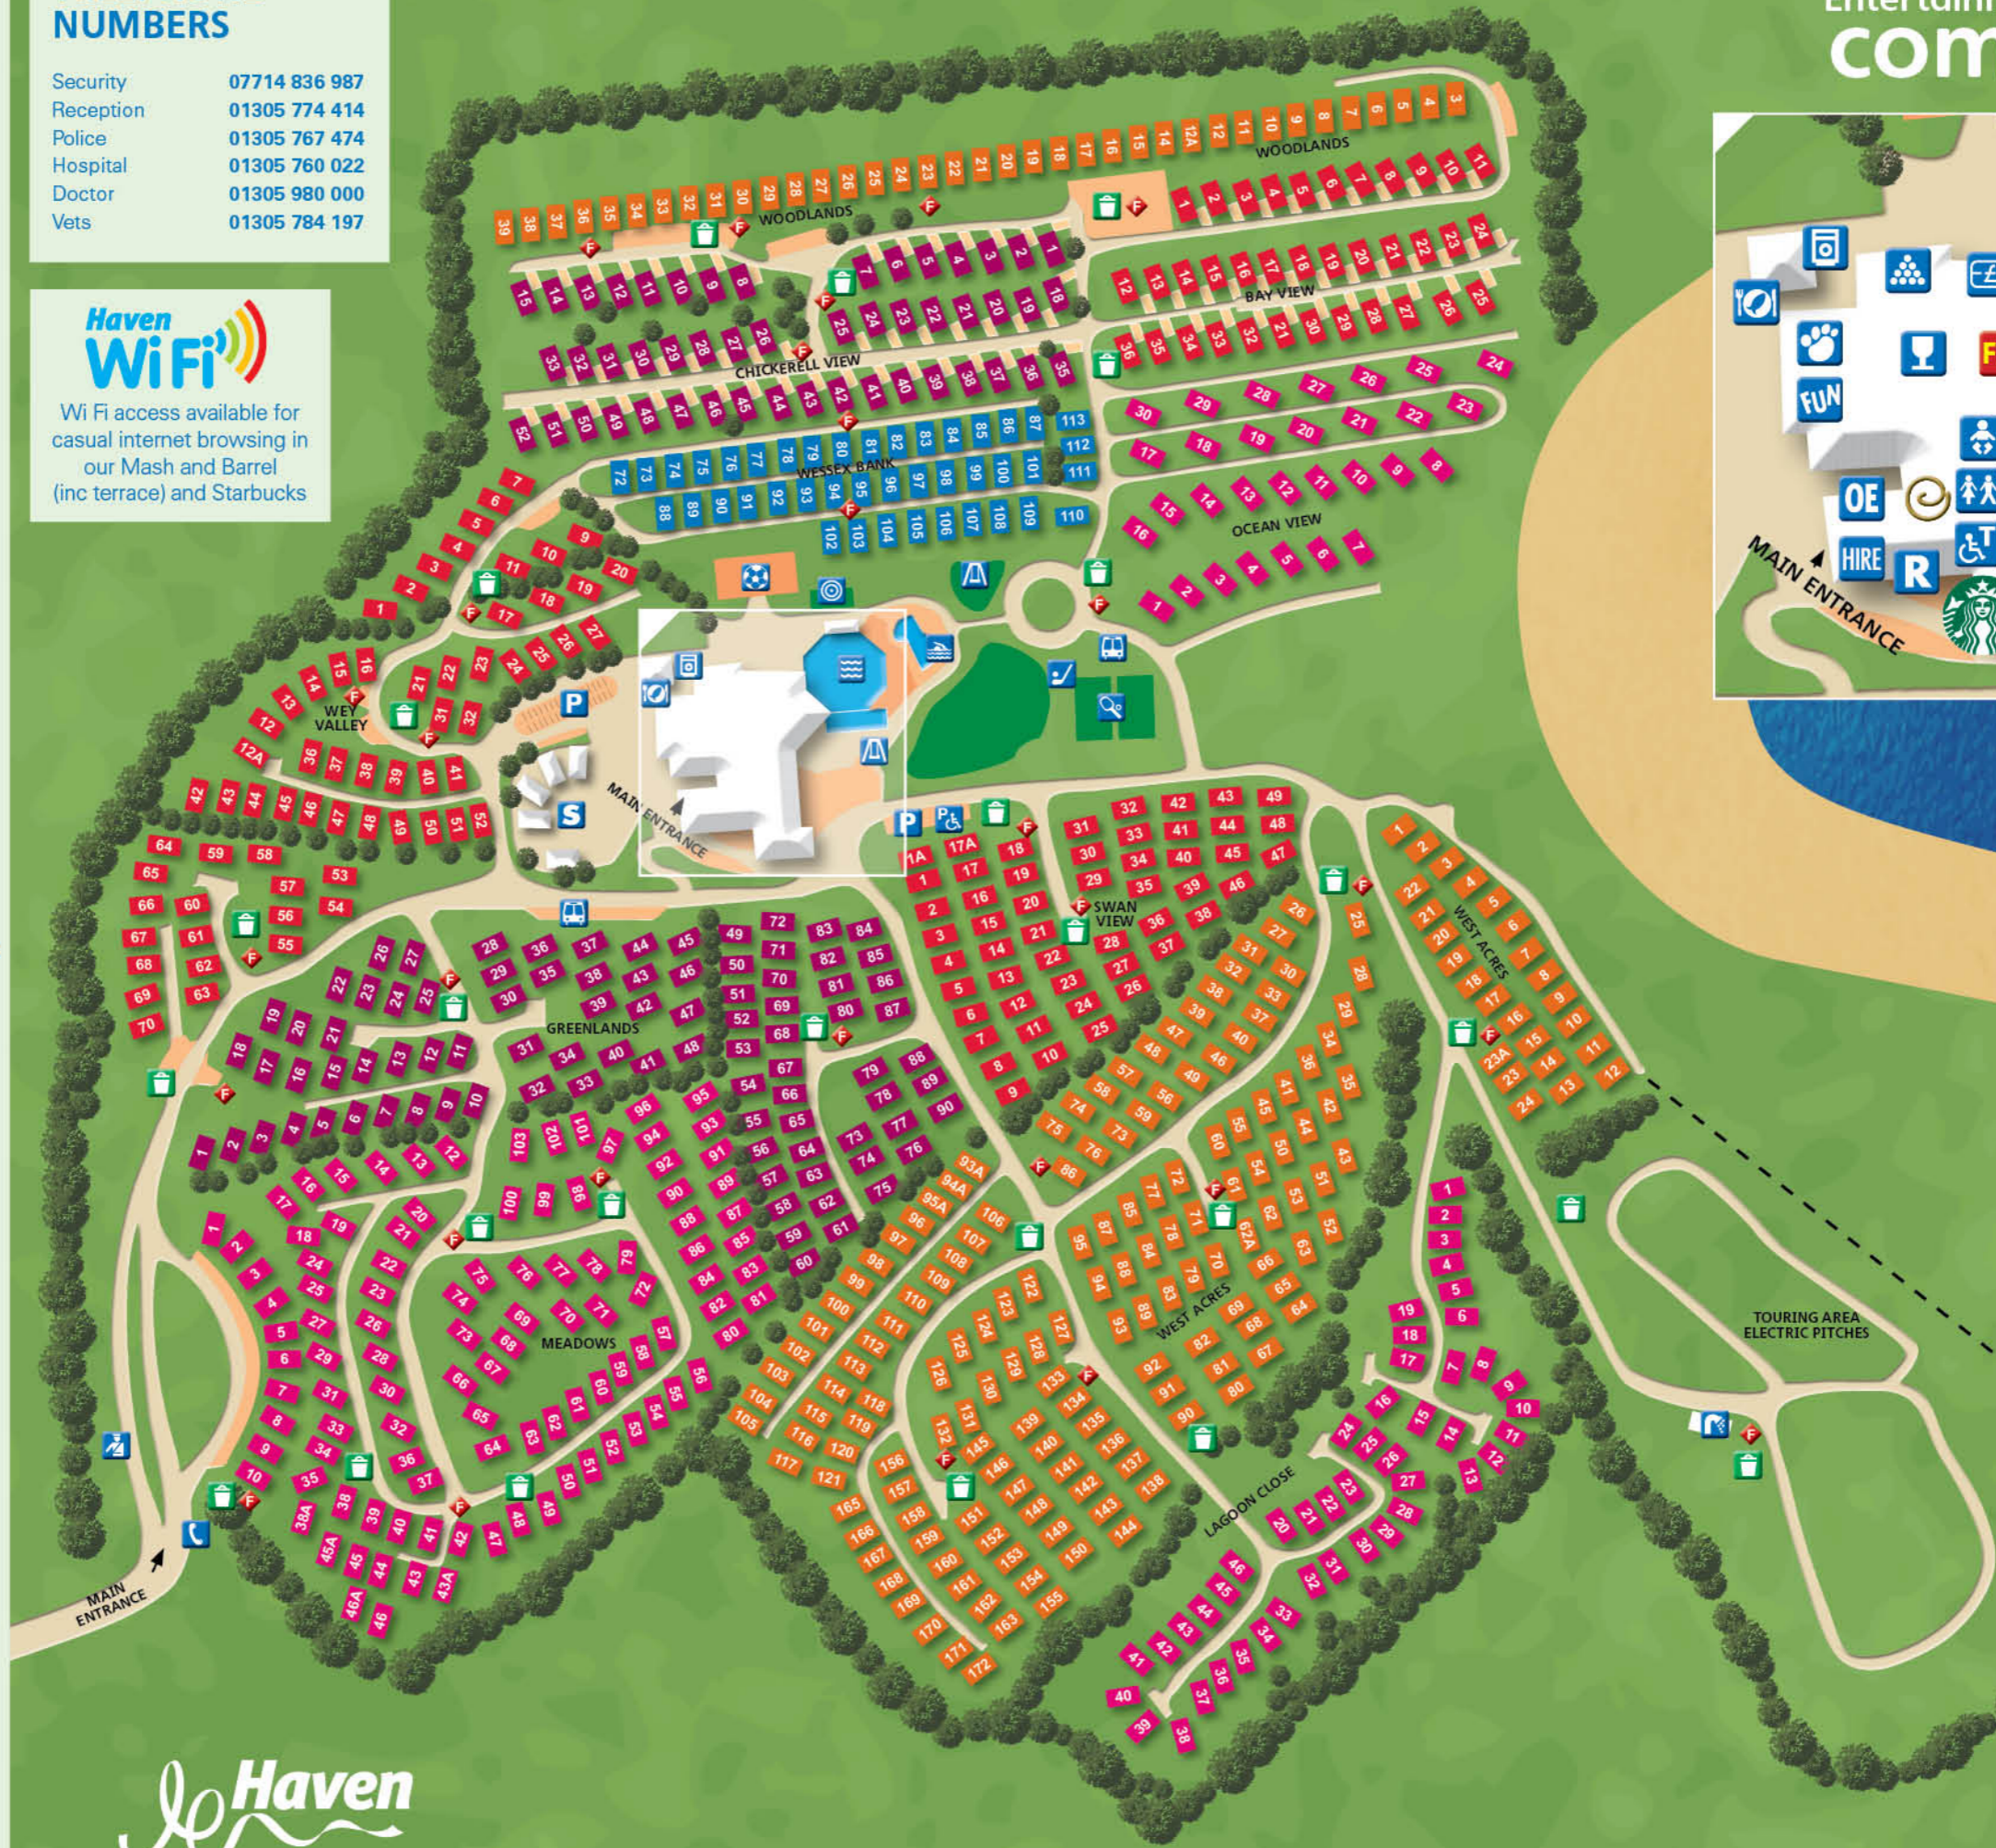

## MAP LEGEND

-  ADVENTURE GOLF
-  ADVENTURE PLAYGROUND
-  ARCHERY RANGE
-  BABY CHANGING
-  BIN AREA & RECYCLING POINT
-  BUS STOP
-  CARAVAN SALES ENQUIRY CENTRE
-  CARAVAN SHOWGROUND
-  CAR PARKING
-  CASH POINT
-  DISABLED PARKING
-  DISABLED TOILETS
-  FIRE POINT
-  FUNWORKS AMUSEMENTS
-  HIRE GOODS SHOP
-  INDOOR POOL
-  LAUNDERETTE
-  LOUNGE, BAR & CAFÉ
-  MULTI-SPORTS COURT
-  OUTDOOR FUN POOL & SUN ZONE
-  OWNERS LOUNGE
-  PAPA JOHN'S PIZZA Tel: 07990 901 203
-  PARK SECURITY
-  PAY PHONES
-  POOL HALL & ARCADE
-  RECEPTION/GUEST SERVICES
-  SPANGLES SHOWBAR
-  SPAR CONVENIENCE STORE
-  SPORTS & LEISURE BOOKING
-  **STARBUCKS**
-  TENNIS COURTS
-  TIGER TREASURE SHOP
-  TOILETS
-  TOURING SHOWER BLOCK
-  TRADITIONAL FISH & CHIPS
-  WONDERSTORE

## Entertainment complex

THE FLEET LAGOON (NO BATHING)

TOURING AREA  
ELECTRIC PITCHES

**Littlesea**  
 Holiday Park

★★★★★  
 5 Star Premier Park