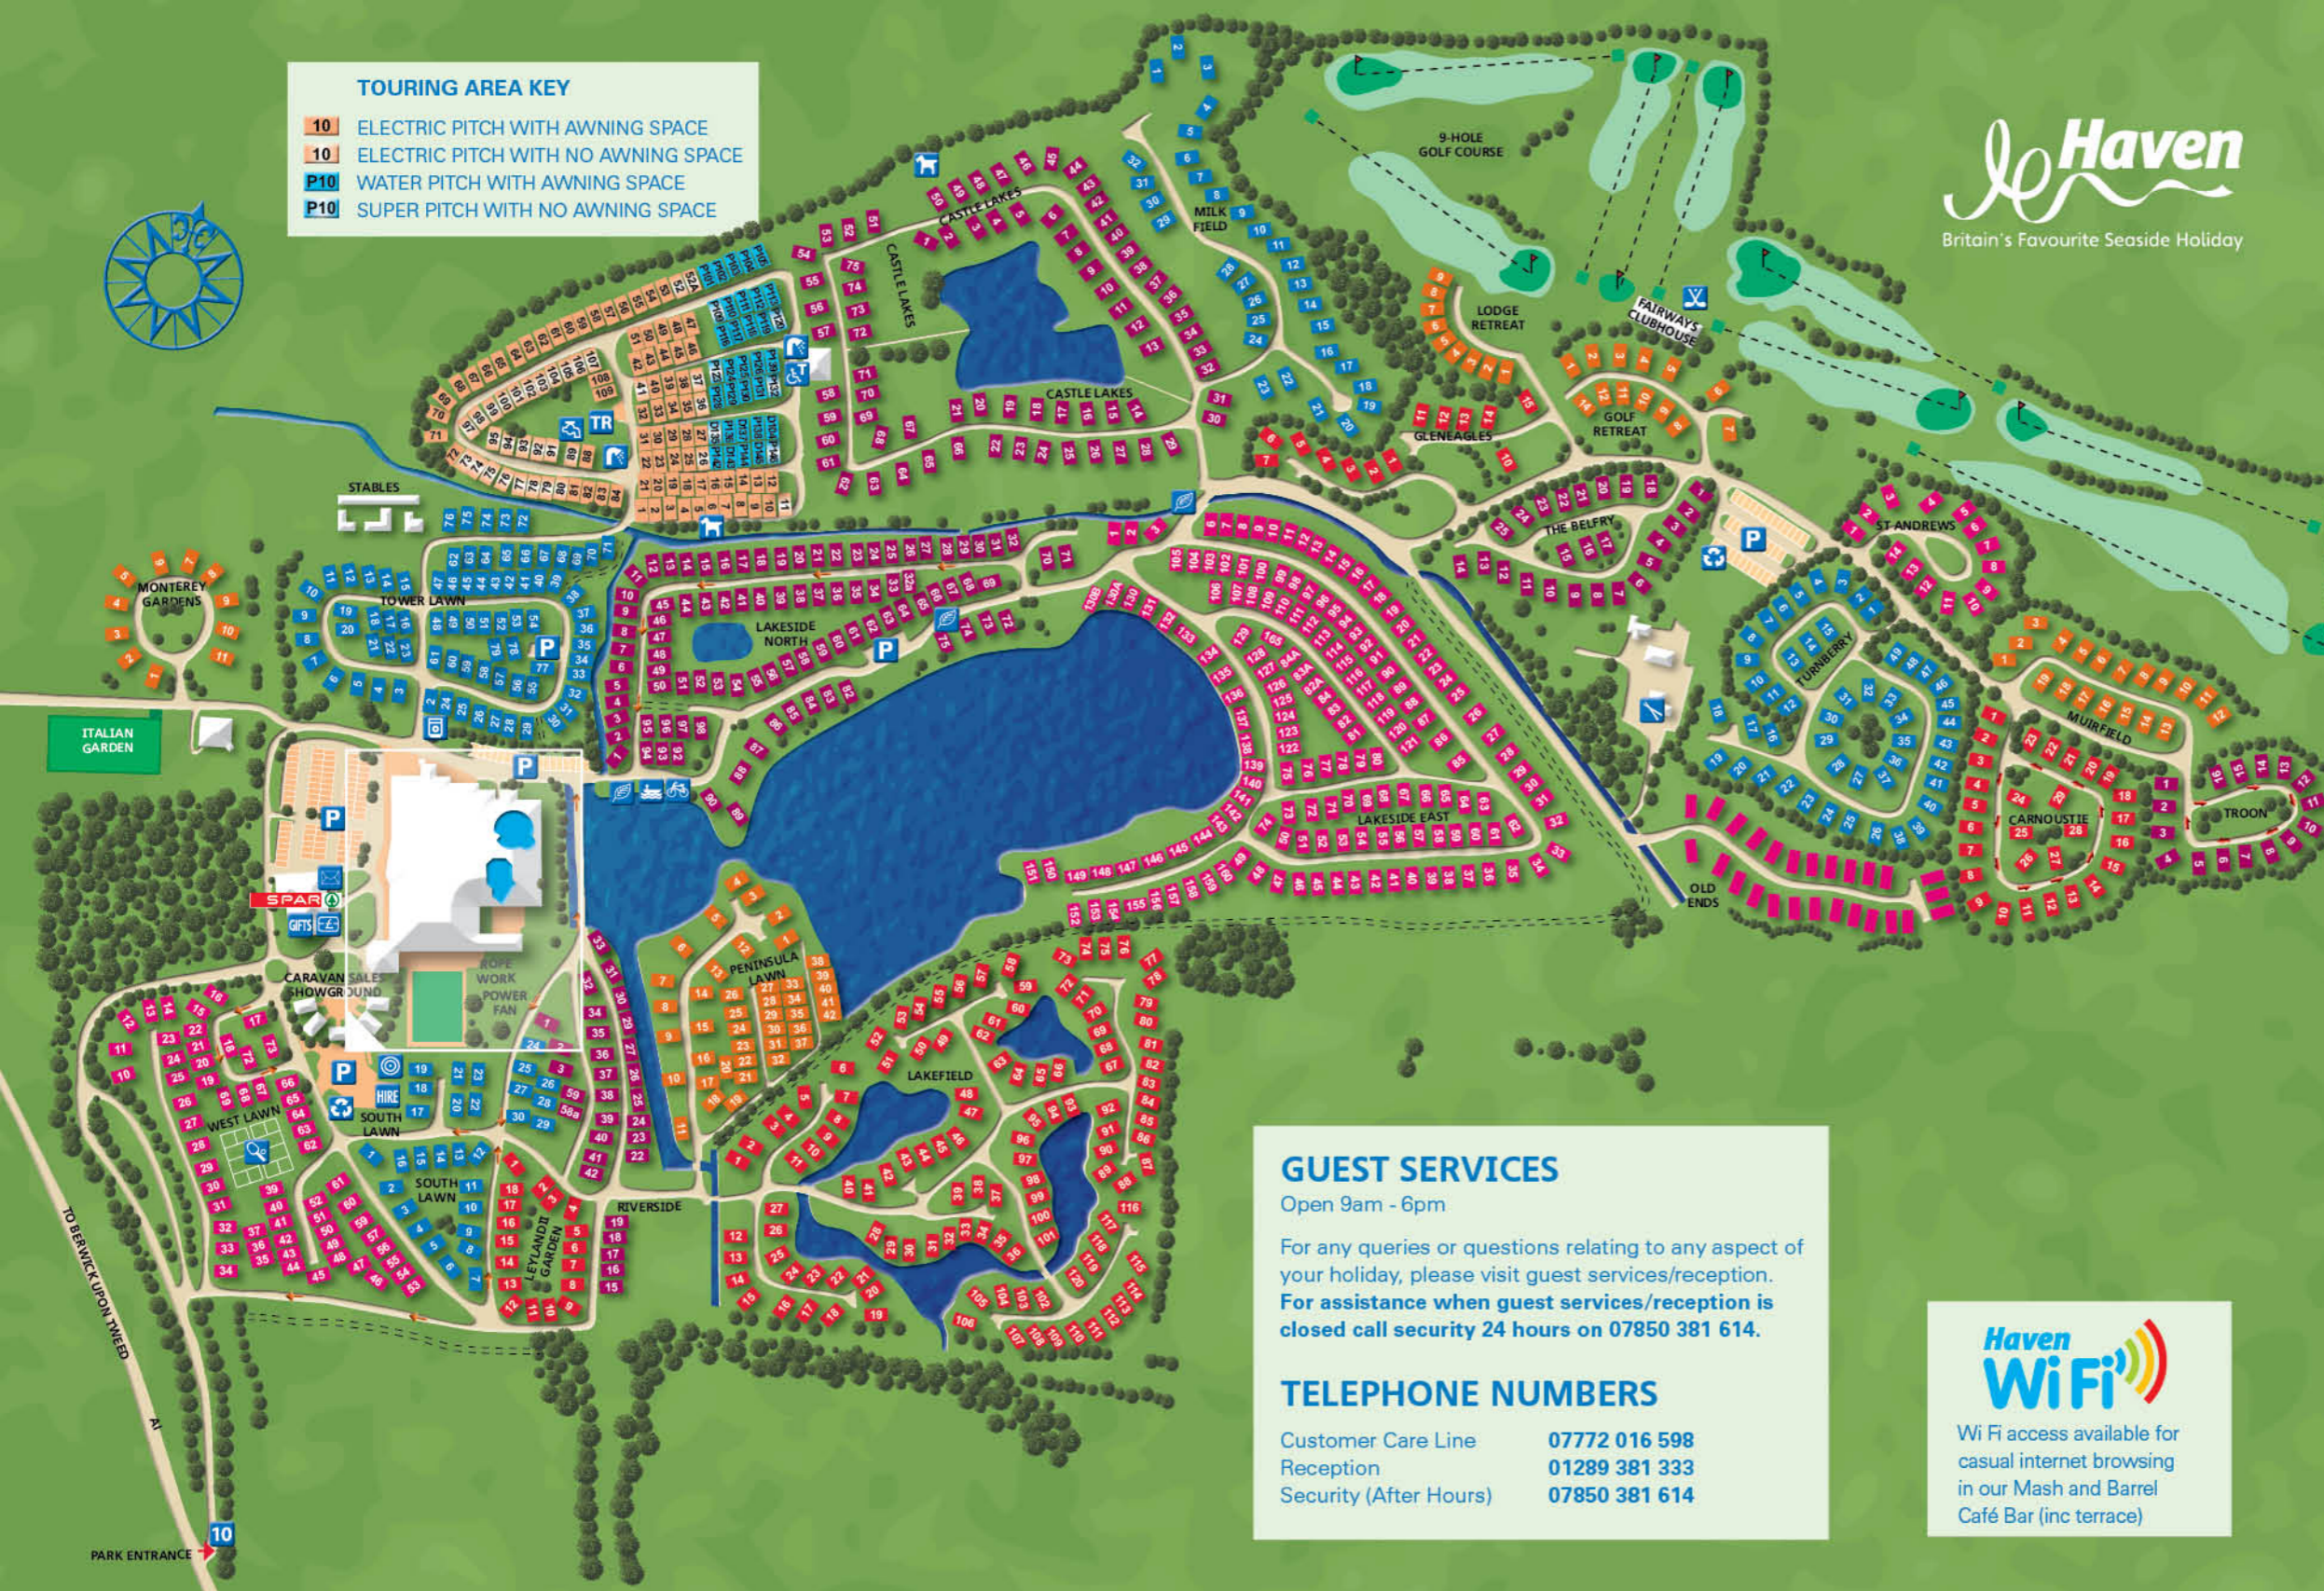

TOURING AREA KEY

- 10 ELECTRIC PITCH WITH AWNING SPACE
- 10 ELECTRIC PITCH WITH NO AWNING SPACE
- P10 WATER PITCH WITH AWNING SPACE
- P10 SUPER PITCH WITH NO AWNING SPACE

Haven
Britain's Favourite Seaside Holiday

GUEST SERVICES

Open 9am - 6pm
For any queries or questions relating to any aspect of your holiday, please visit guest services/reception.
For assistance when guest services/reception is closed call security 24 hours on 07850 381 614.

TELEPHONE NUMBERS

Customer Care Line **07772 016 598**
Reception **01289 381 333**
Security (After Hours) **07850 381 614**

Wi Fi access available for casual internet browsing in our Mash and Barrel Café Bar (inc terrace)

Entertainment complex

MAP LEGEND

- | | | | | | |
|---------------------------|---|--------------------------|--|--|---|
| ARCHERY & TARGET SHOOTING | CLIMBING/ABSEILING TOWER | GOLF SHOP & RECEPTION | OWNERS ENQUIRY CENTRE | RECYCLING CENTRE | TOURING WASHBLOCK |
| BABY CHANGING | DAVID BELLAMY CONSERVATION INFORMATION BOARDS | GUEST PASS CHECK | OWNERS EXCLUSIVE SPA & TREATMENT ROOMS | ROYAL GARDEN CHINESE RESTAURANT | WONDERSTORE |
| BOAT HIRE | DISABLED TOILET & SHOWERS | GUEST SERVICES/RECEPTION | PAPA JOHN'S PIZZA, Tel: 0845 0717 252 | SPAR CONVENIENCE STORE | SPORTS & LEISURE BOOKING POINT AT SWIMMING POOL |
| BOWLING GREEN | DOG WALKING AREA | HIRE GOODS SHOP | PARK SPEED LIMIT | SL SPORTS & LEISURE BOOKING POINT AT SWIMMING POOL | TENNIS COURTS |
| BURGER KING | DRINKING WATER TAP | KART HIRE | PARKING AREA | TOILETS | TOURING RECEPTION |
| CASH POINT | FUNWORKS AMUSEMENTS | LAUNDRETTE | POOLS COMPLEX | | |
| CASTLE TOWER | GIFT & TOY SHOP | LOUNGE, BAR & CAFÉ | POST BOX | | |
| CHILDREN'S PLAY AREA | | | | | |